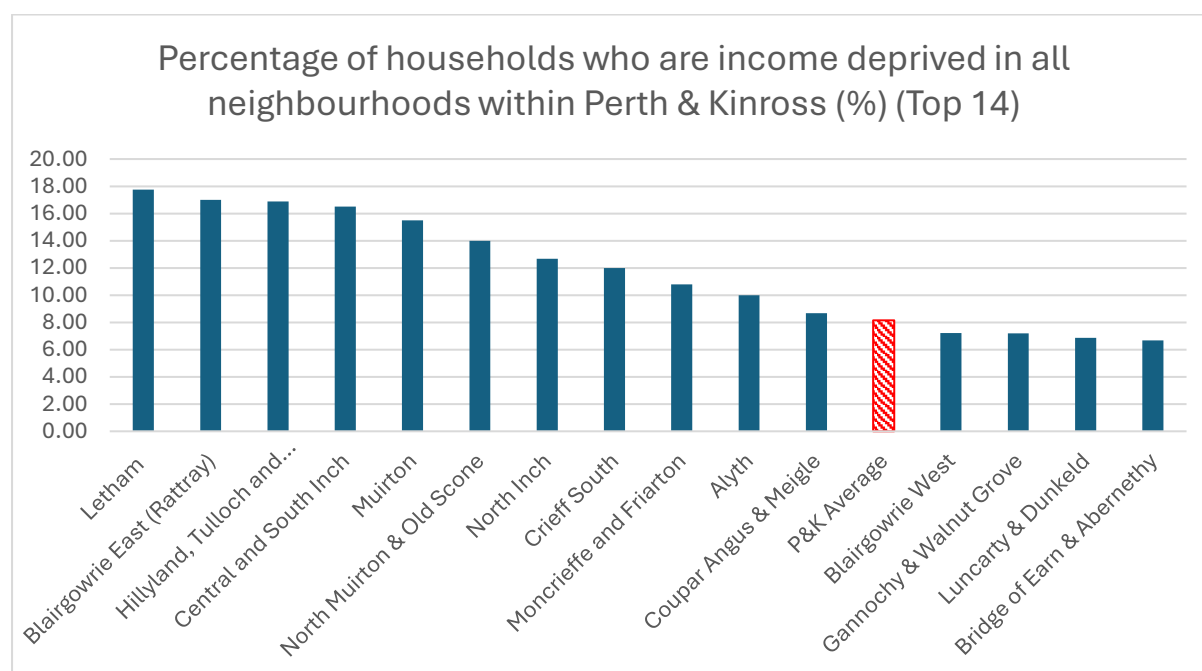

Raw Data for Selection of Targeted PB Localities

Datazone	Percentage (%)
Letham	17.75
Blairgowrie East (Rattray)	17.00
Hillyland, Tulloch and Inveralmond	16.88
Central and South Inch	16.50
Muirton	15.50
North Muirton & Old Scone	14.00
North Inch	12.67
Crieff South	12.00
Moncrieffe and Friarton	10.80
Alyth	10.00
Coupar Angus & Meigle	8.67
P&K Average	8.15
Blairgowrie West	7.21
Gannochy & Walnut Grove	7.20
Luncarty & Dunkeld	6.86