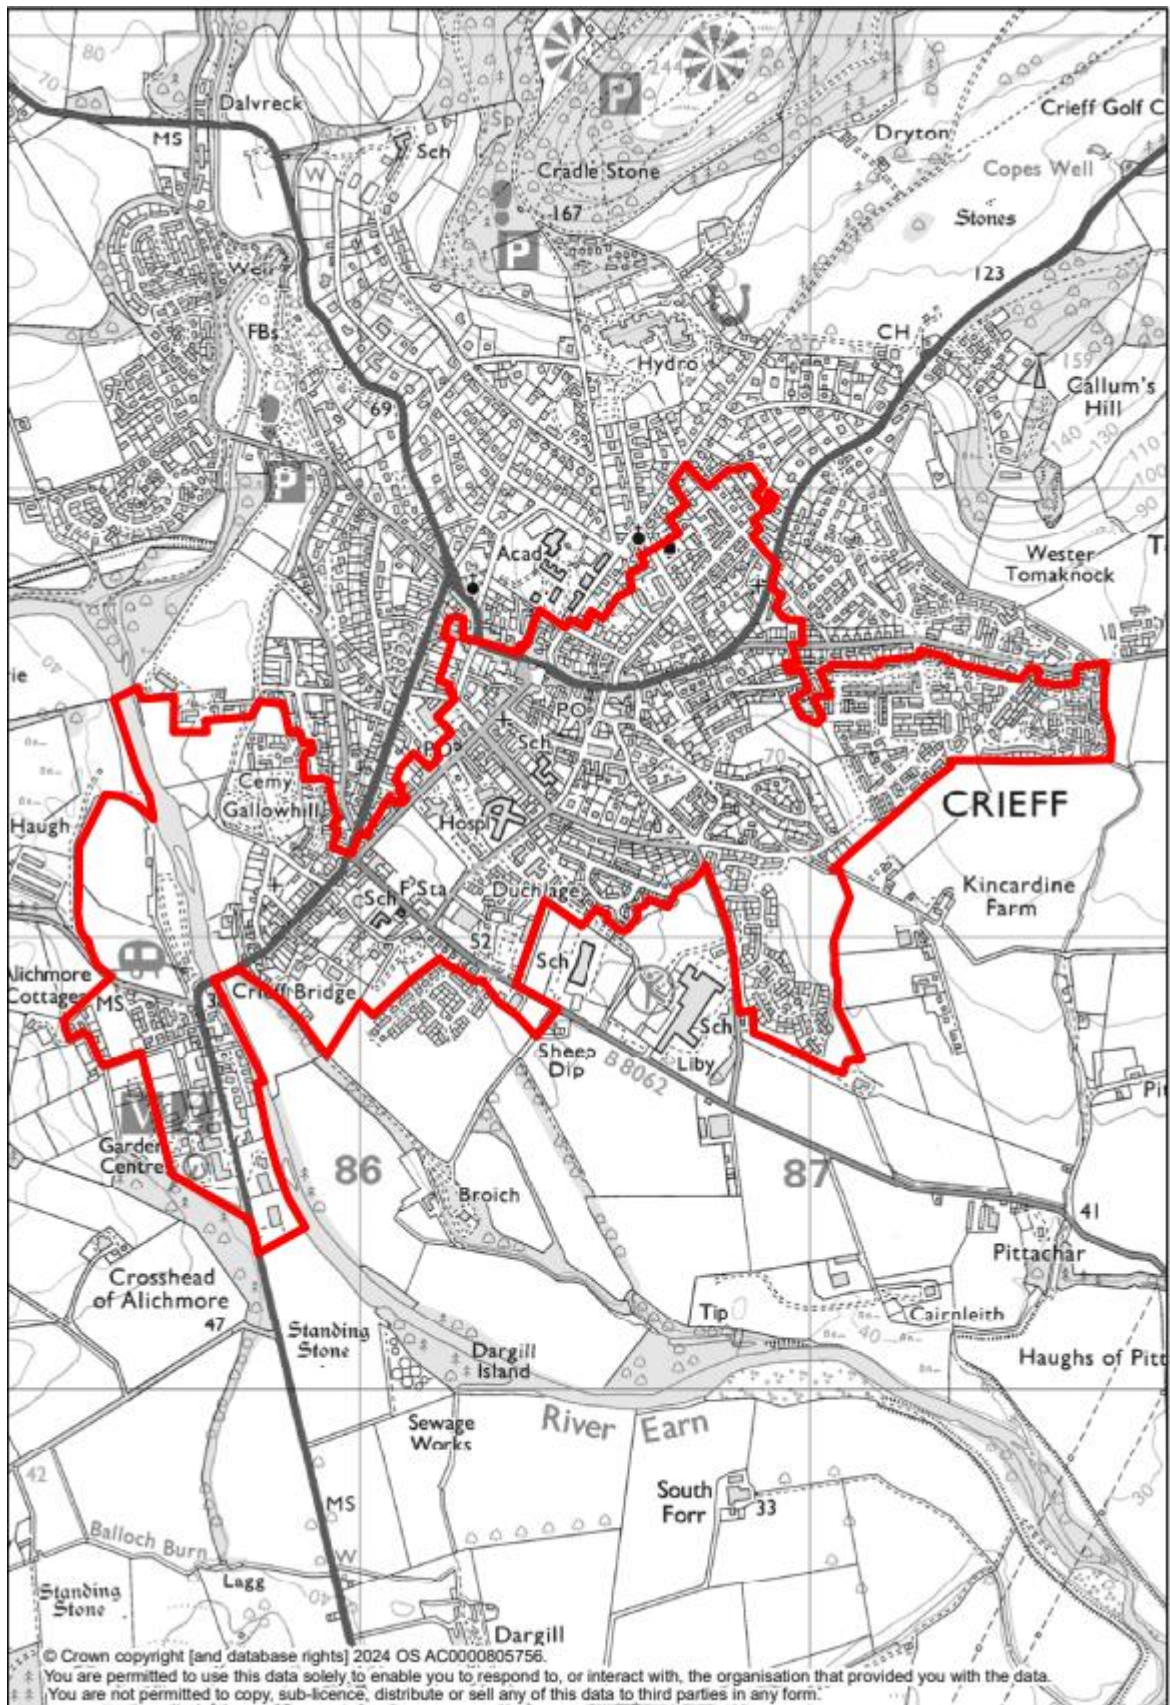

LAP PB Locality Maps

Old Scone, Central & North Perth

Rattray

South Crieff

Coupar Angus, Meigle & Alyth