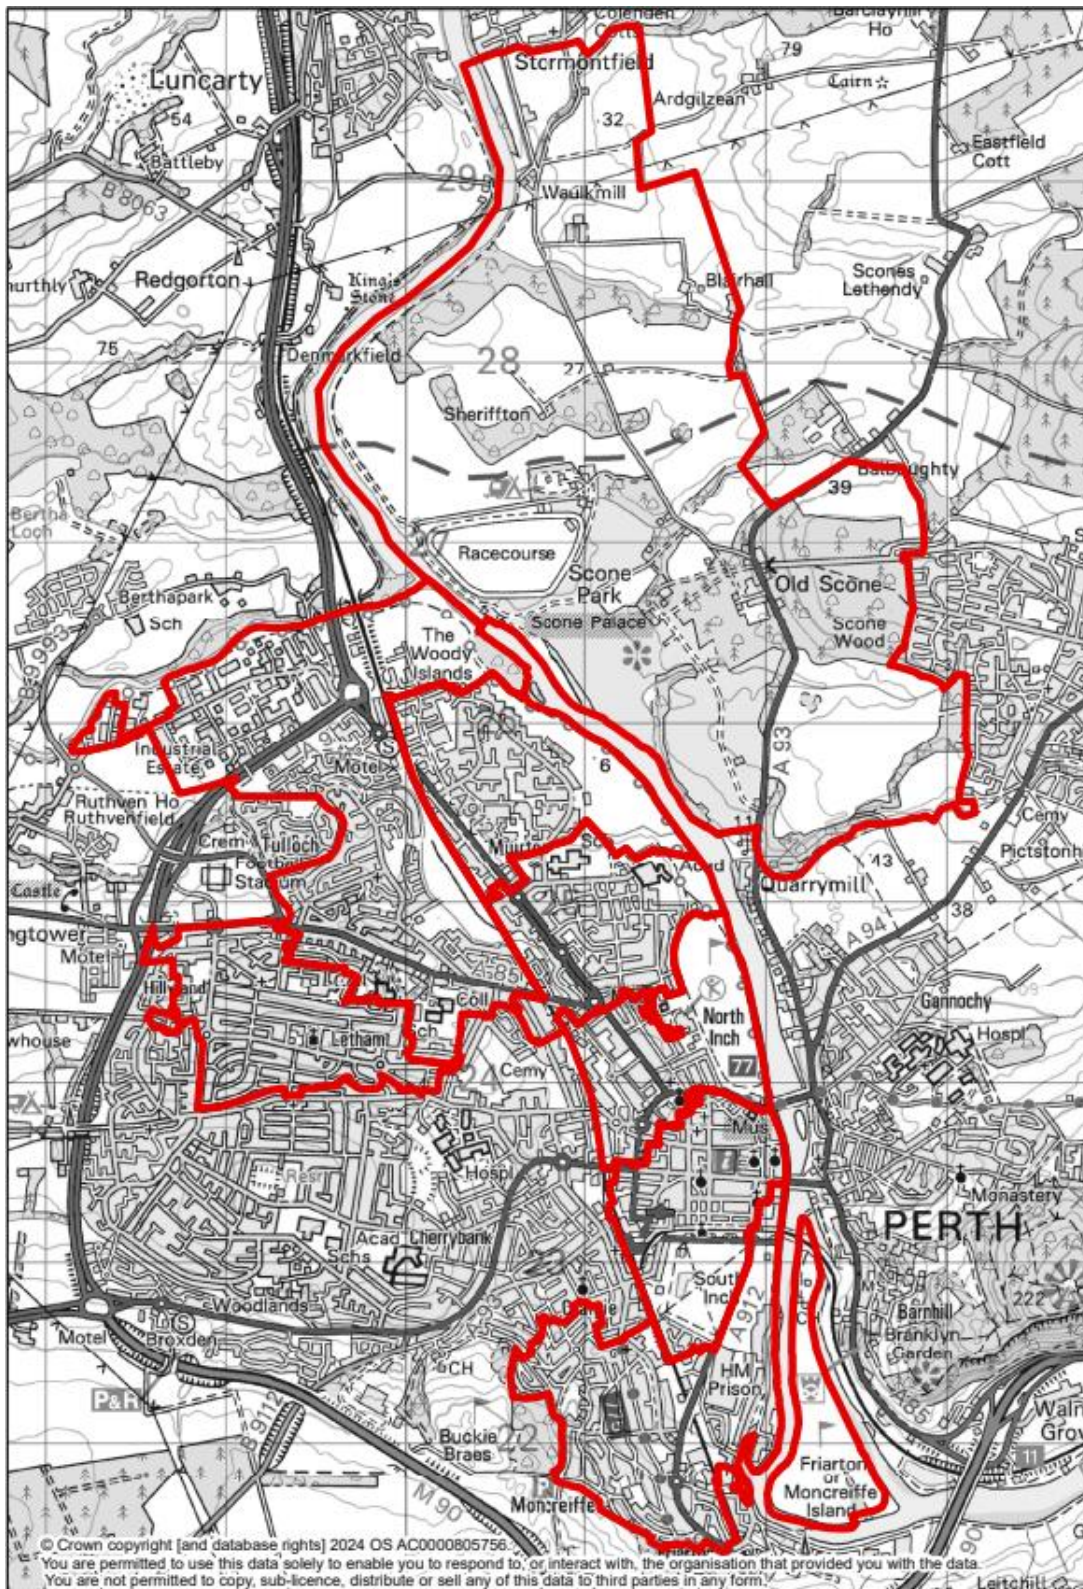

LAP PB Locality Maps

Old Scone, Central & North Perth

Rattray

South Crieff

Coupar Angus, Meigle & Alyth