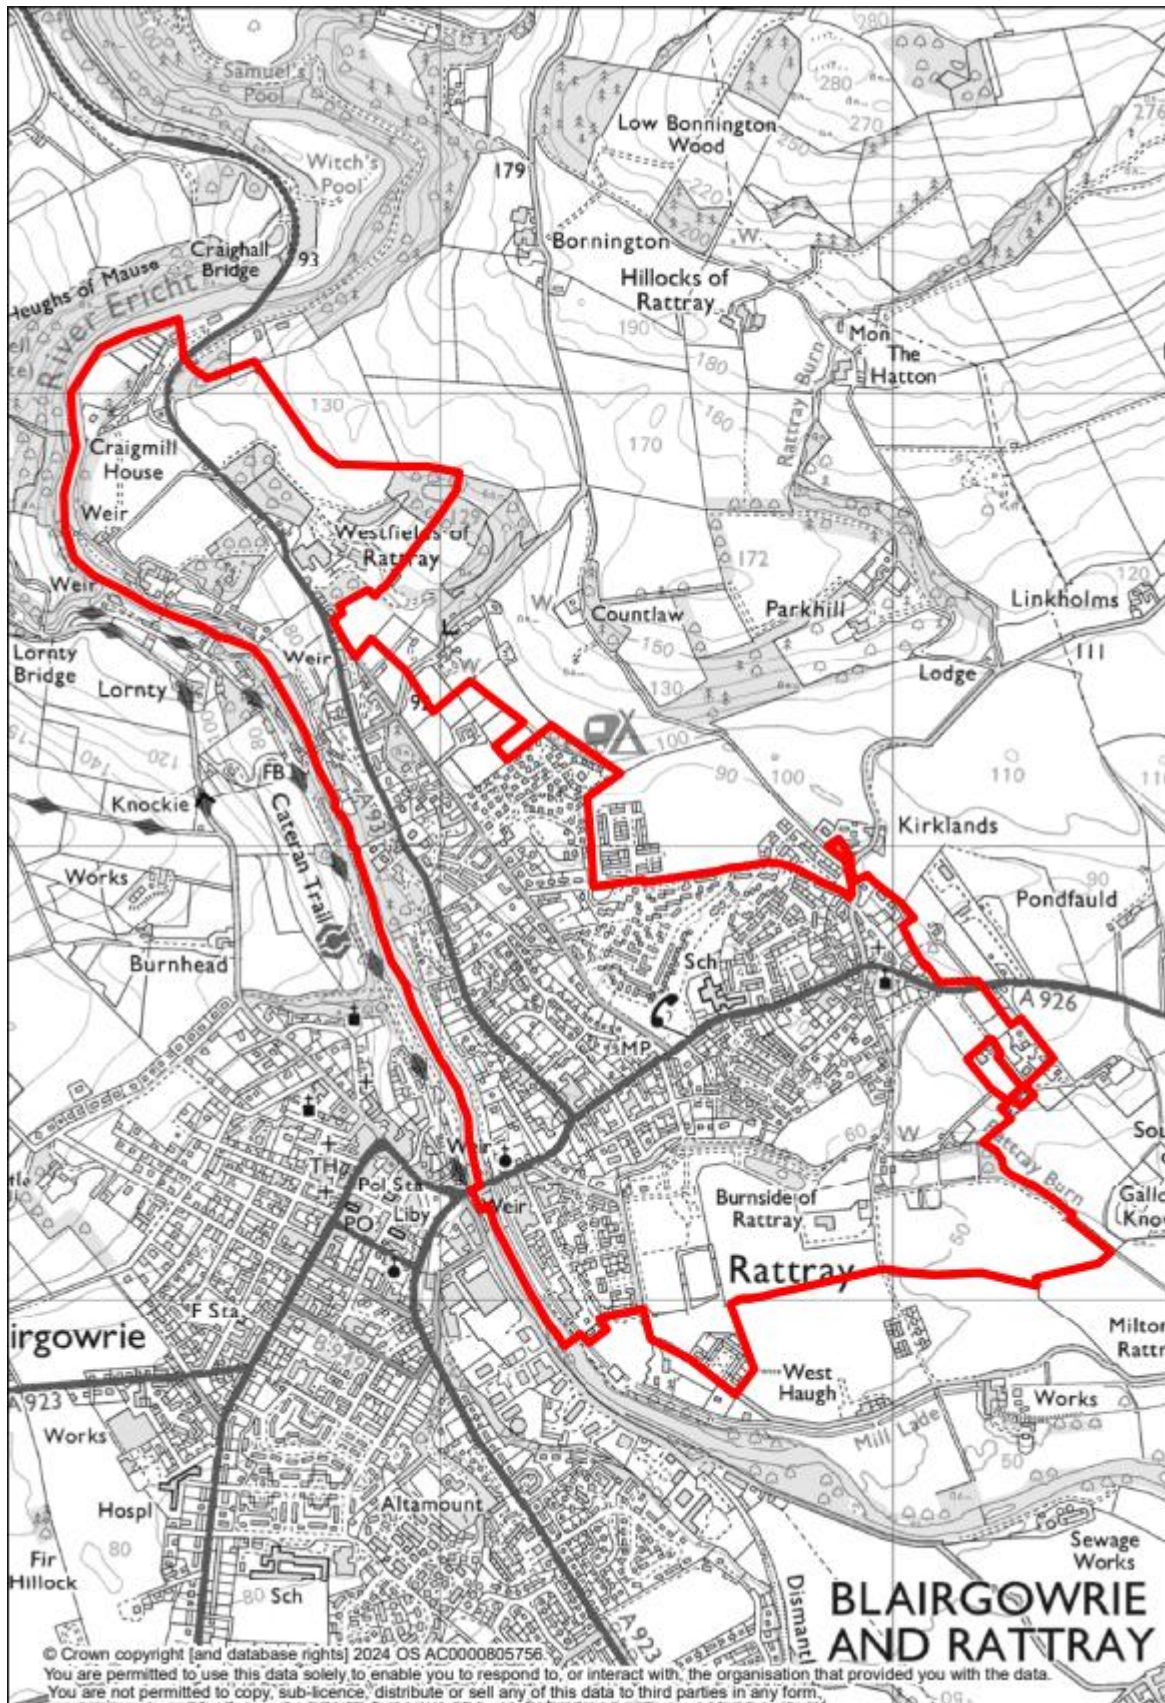

LAP PB Locality Maps

Old Scone, Central & North Perth

Rattray

South Crieff

Coupar Angus, Meigle & Alyth