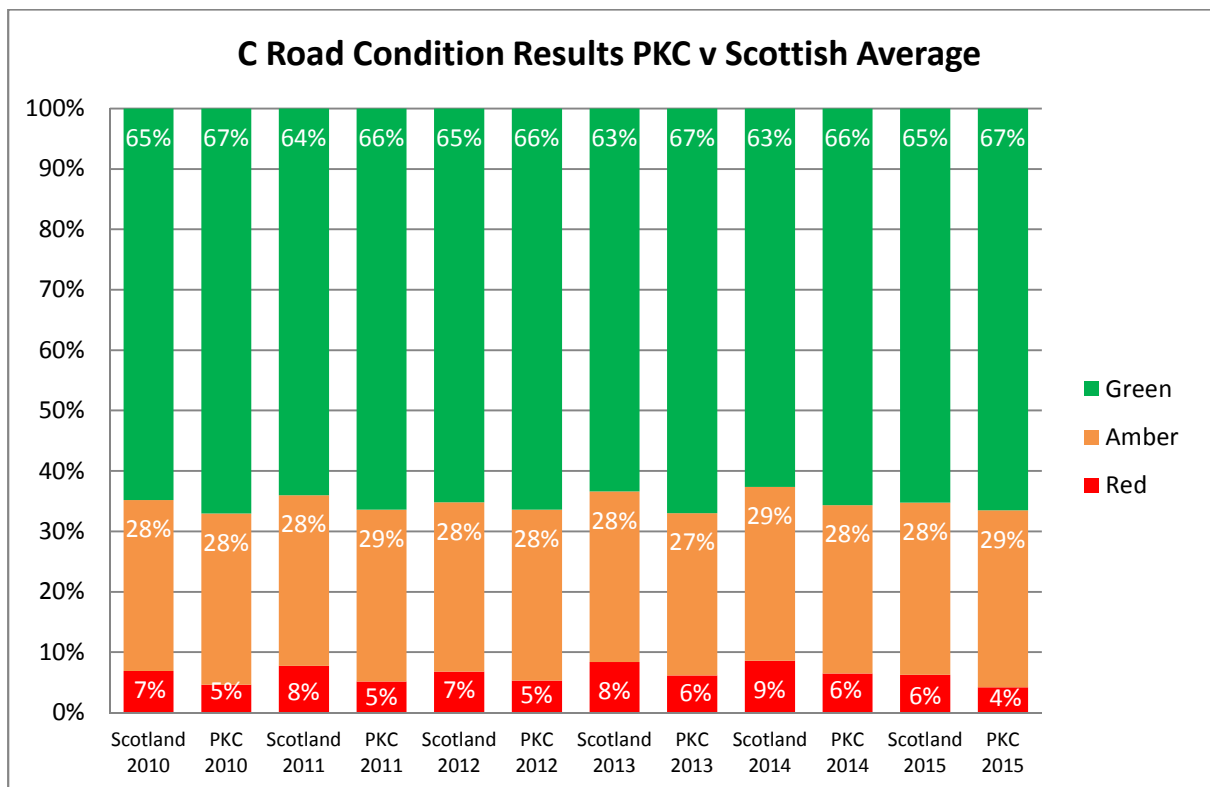

Table 4 – B Class Road Condition Results PKC v Scottish Average (percentages have been rounded up)

Table 5 – C Class Road Condition Results PKC v Scottish Average (percentages have been rounded up)

Table 6 – Unclassified Road Condition Results PKC v Scottish Average (percentages have been rounded up)