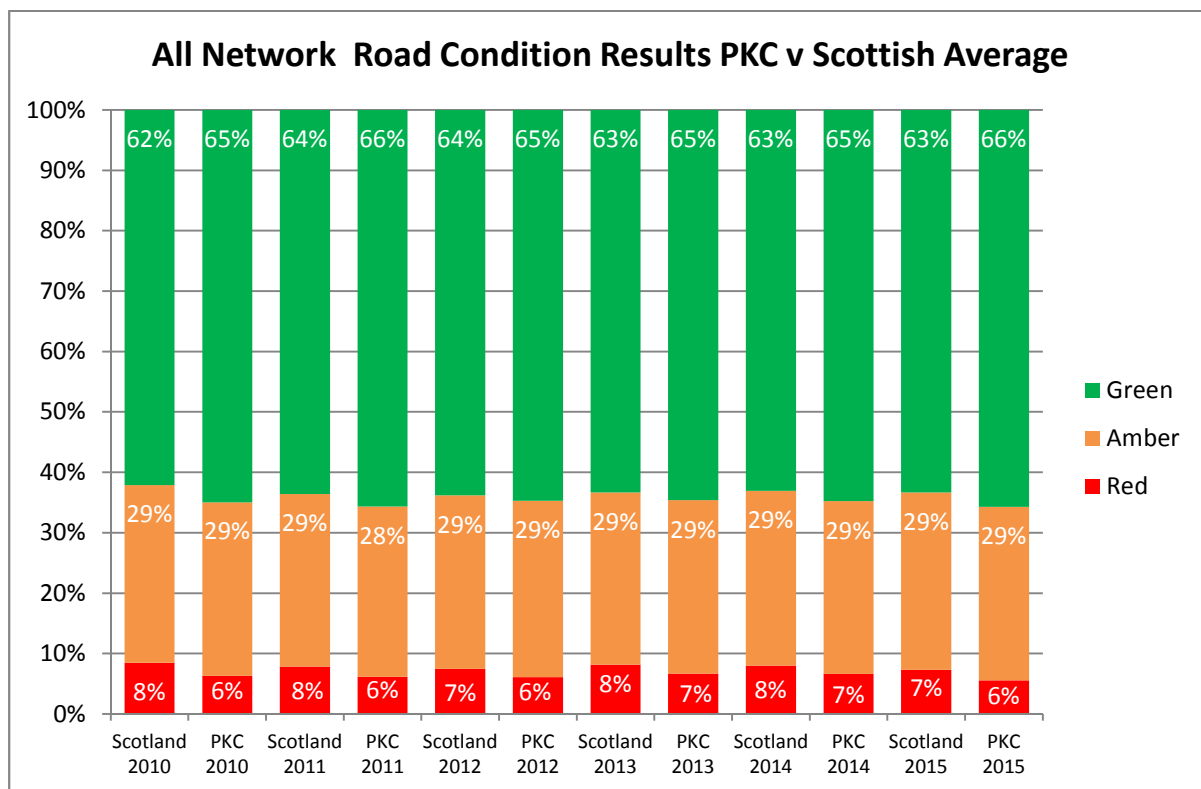

Carriageway Condition against Scottish Average

Table 2 – All Network Road Condition Results PKC v Scottish Average (percentages have been rounded up)

Table 3 – A Class Road Condition Results PKC v Scottish Average (percentages have been rounded up)