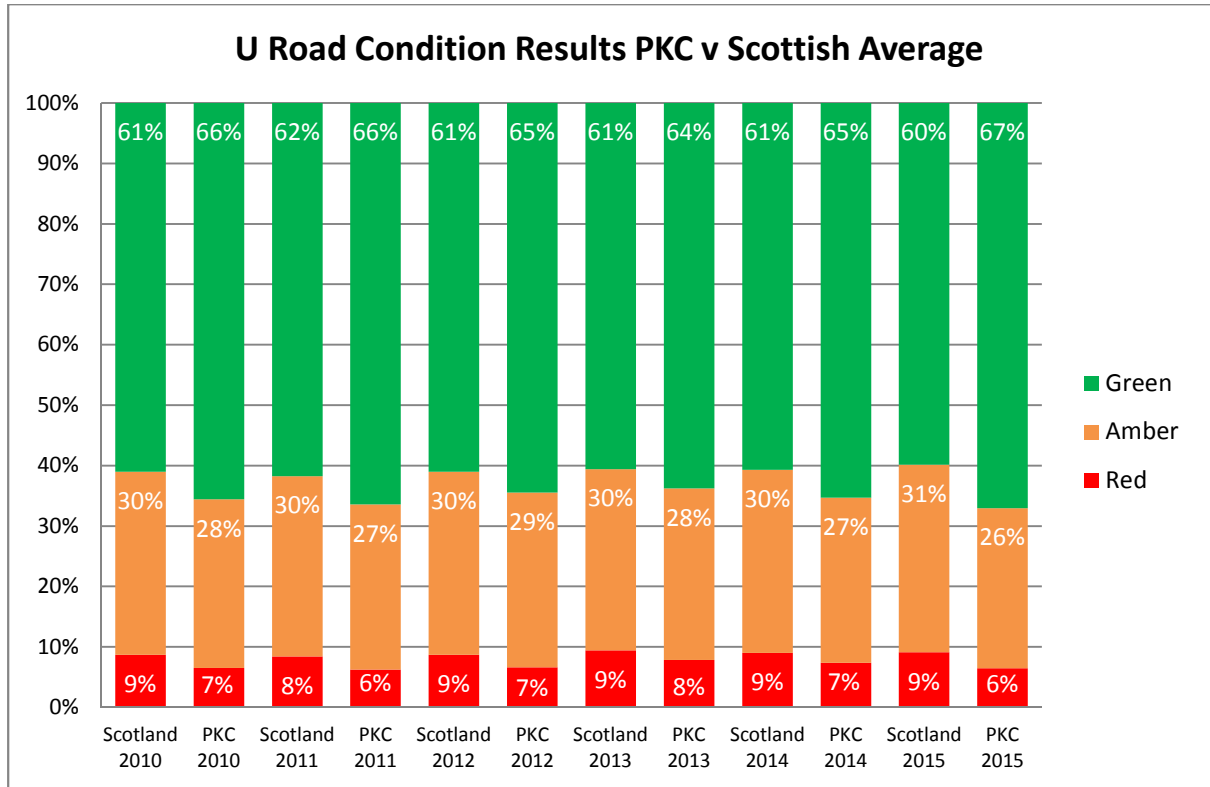

Table 4 – B Class Road Condition Results PKC v Scottish Average (percentages have been rounded up)

Table 5 – C Class Road Condition Results PKC v Scottish Average (percentages have been rounded up)

Table 6 – Unclassified Road Condition Results PKC v Scottish Average (percentages have been rounded up)