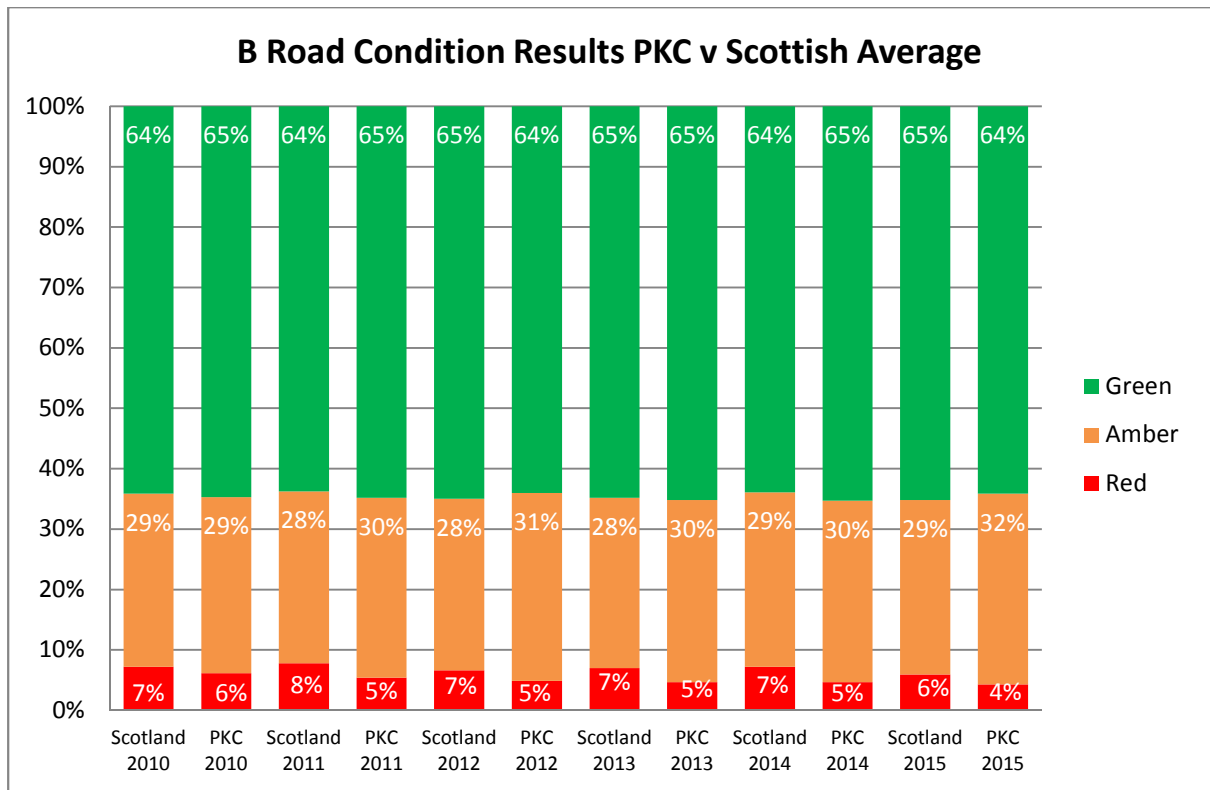

Carriageway Condition against Scottish Average

Table 2 – All Network Road Condition Results PKC v Scottish Average (percentages have been rounded up)

Table 3 – A Class Road Condition Results PKC v Scottish Average (percentages have been rounded up)