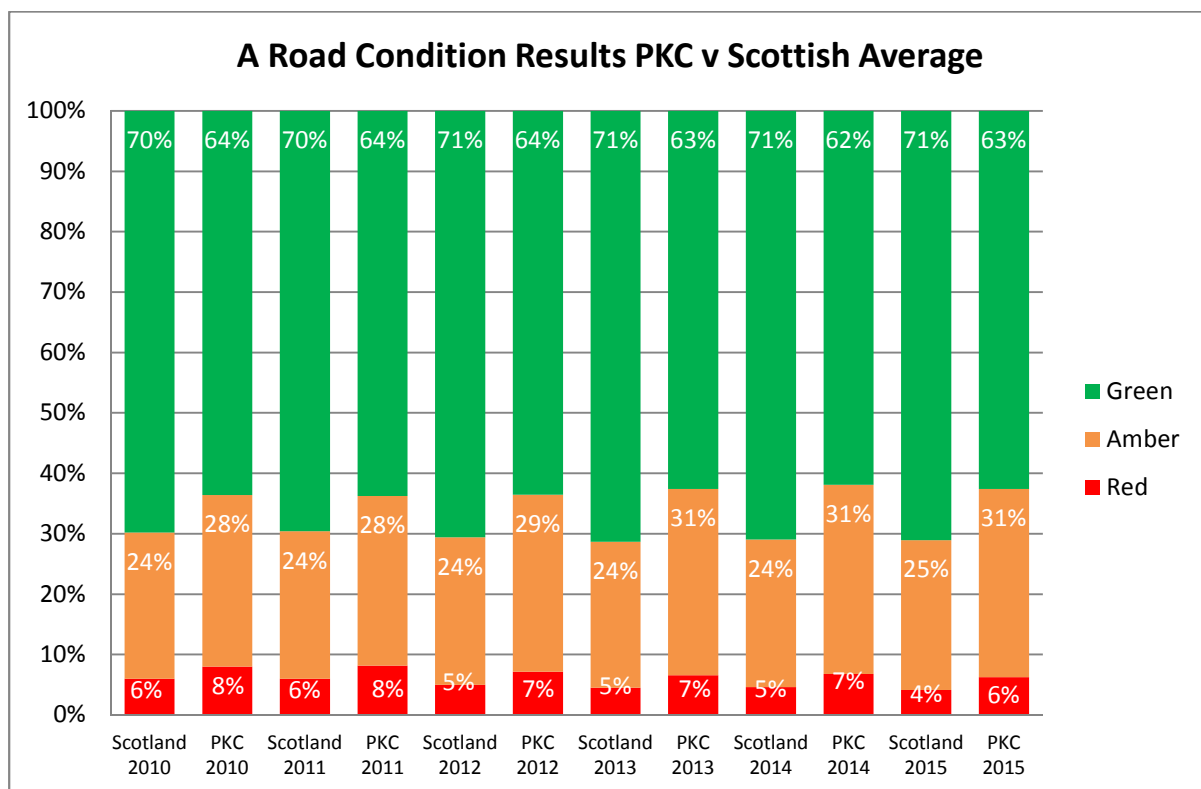

Carriageway Condition against Scottish Average

Table 2 – All Network Road Condition Results PKC v Scottish Average (percentages have been rounded up)

Table 3 – A Class Road Condition Results PKC v Scottish Average (percentages have been rounded up)