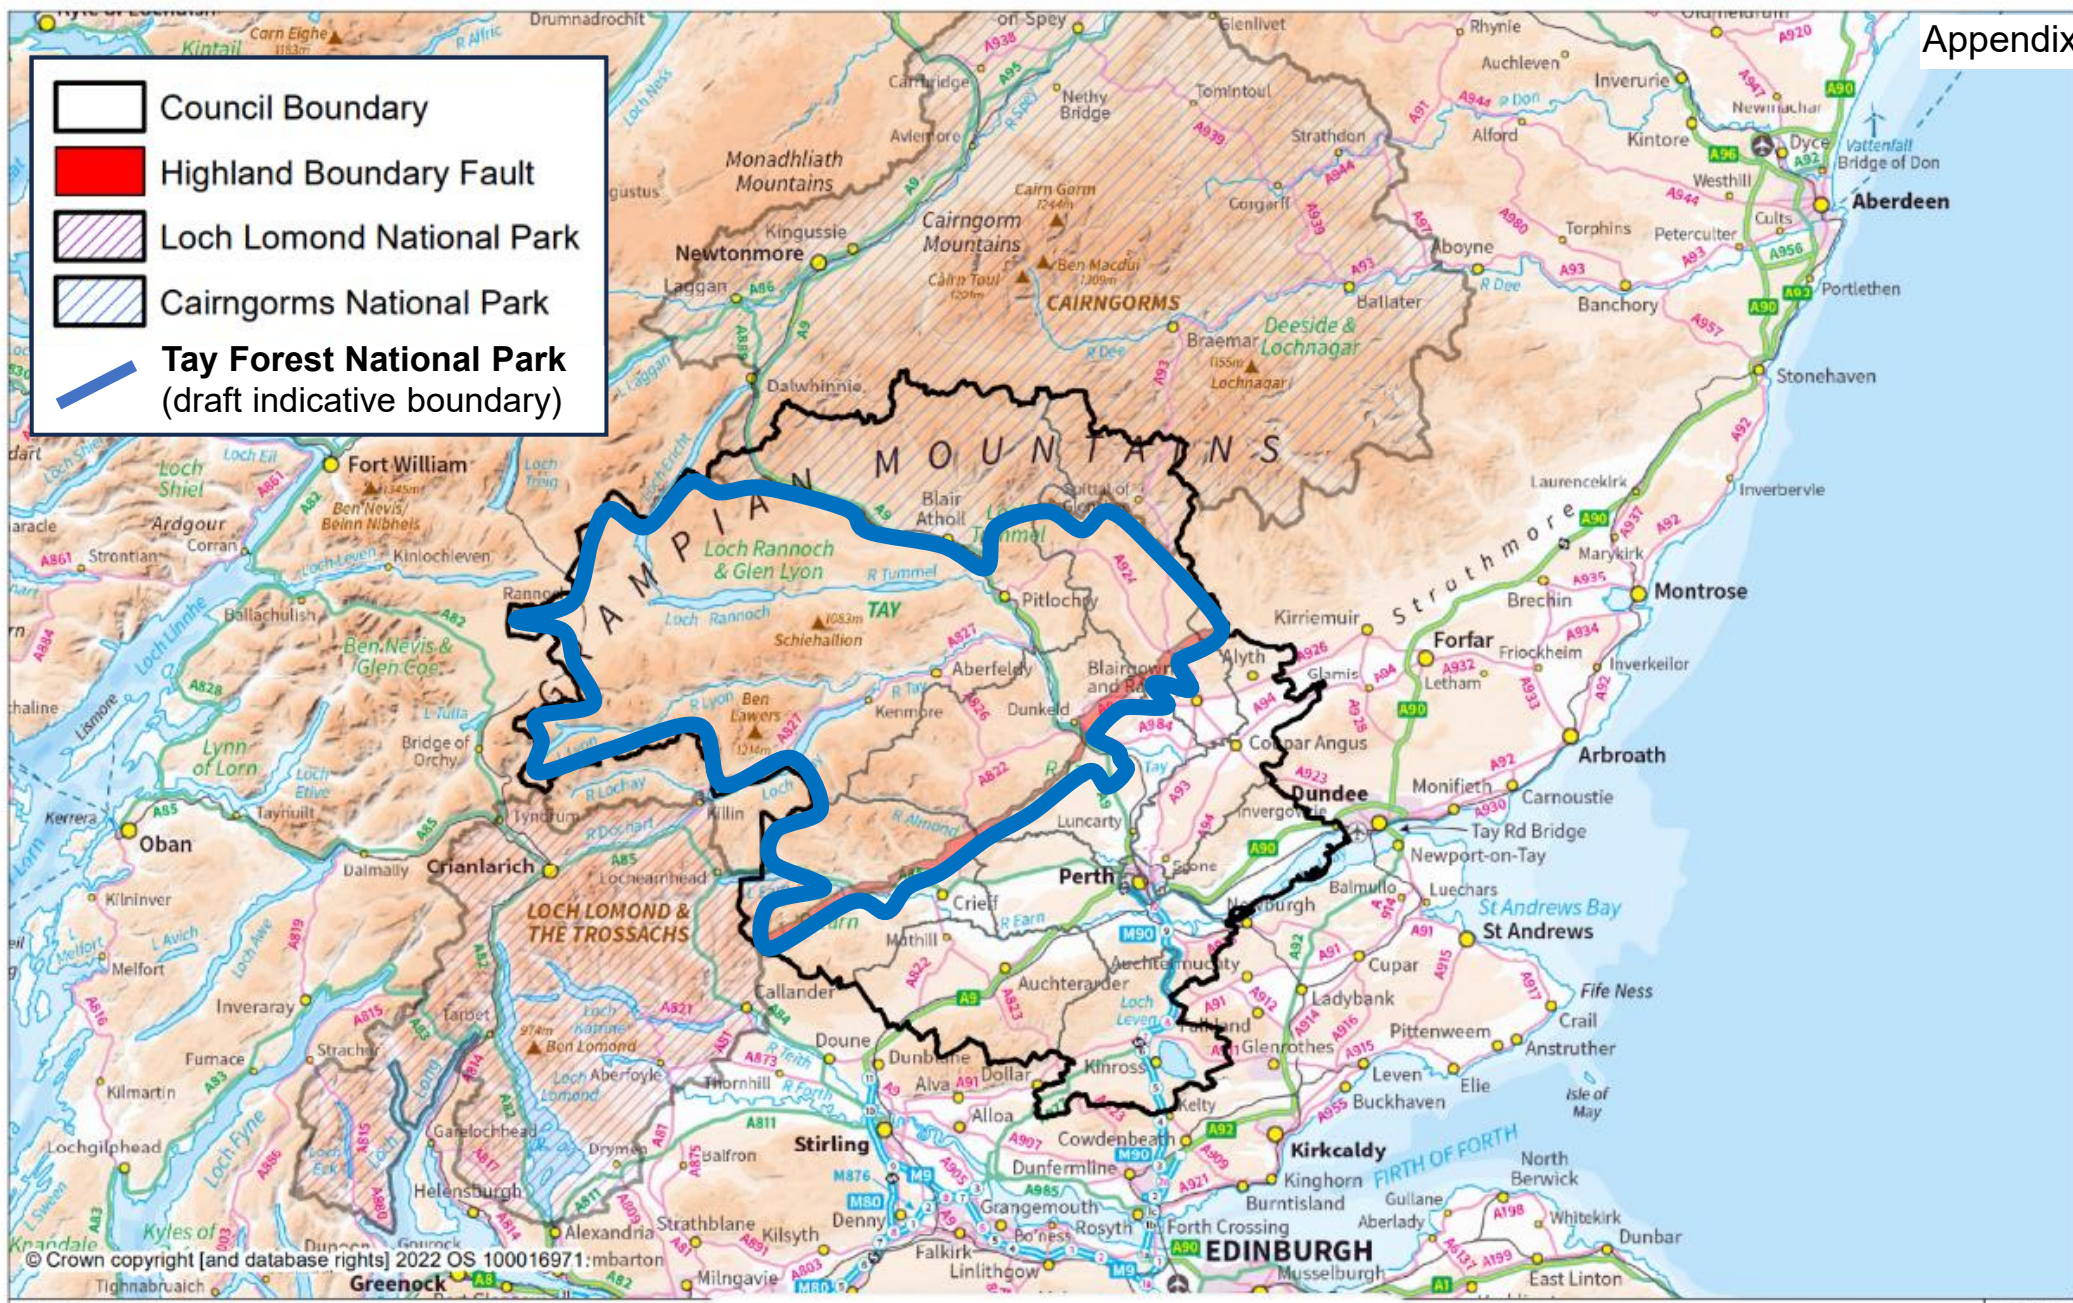

-  Council Boundary
-  Highland Boundary Fault
-  Loch Lomond National Park
-  Cairngorms National Park
-  Tay Forest National Park (draft indicative boundary)

NP boundary overview

Map navigation controls including a vertical scale bar, a page indicator showing '1 / 1', and zoom in/out icons.

 Scale:  
1:885,000