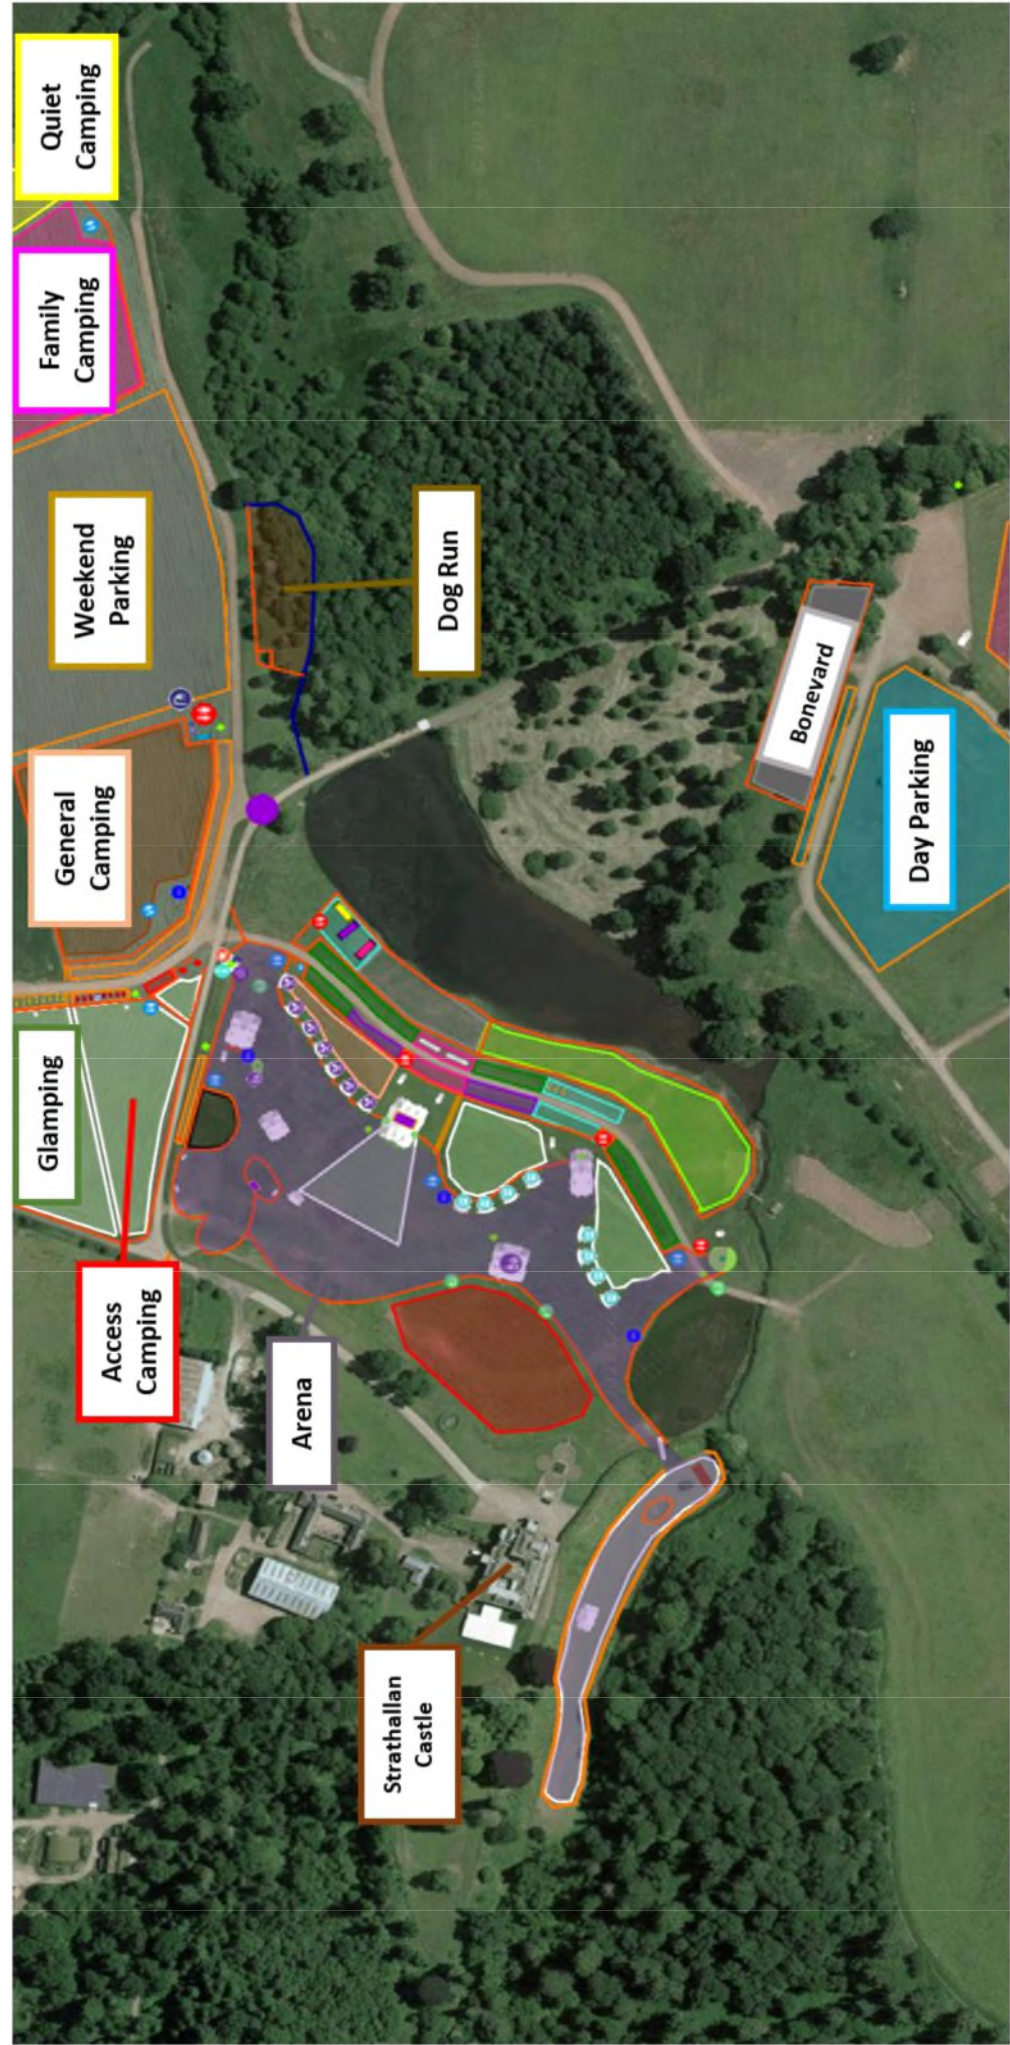

Site Plan - Proposed Licensed Area (Festival Arena) Indicated in Purple

# Arena Plan Showing Position of 3 Bars

## Indication of scale of licensed area:

The Arena is an irregular shape (shown in purple below) stretching around the castle. To best indicate the scale we have calculated that an average walk from the arena entrance at the North East to the Elsewhere Cabaret Tent at the North West will be approximately 460 metres.