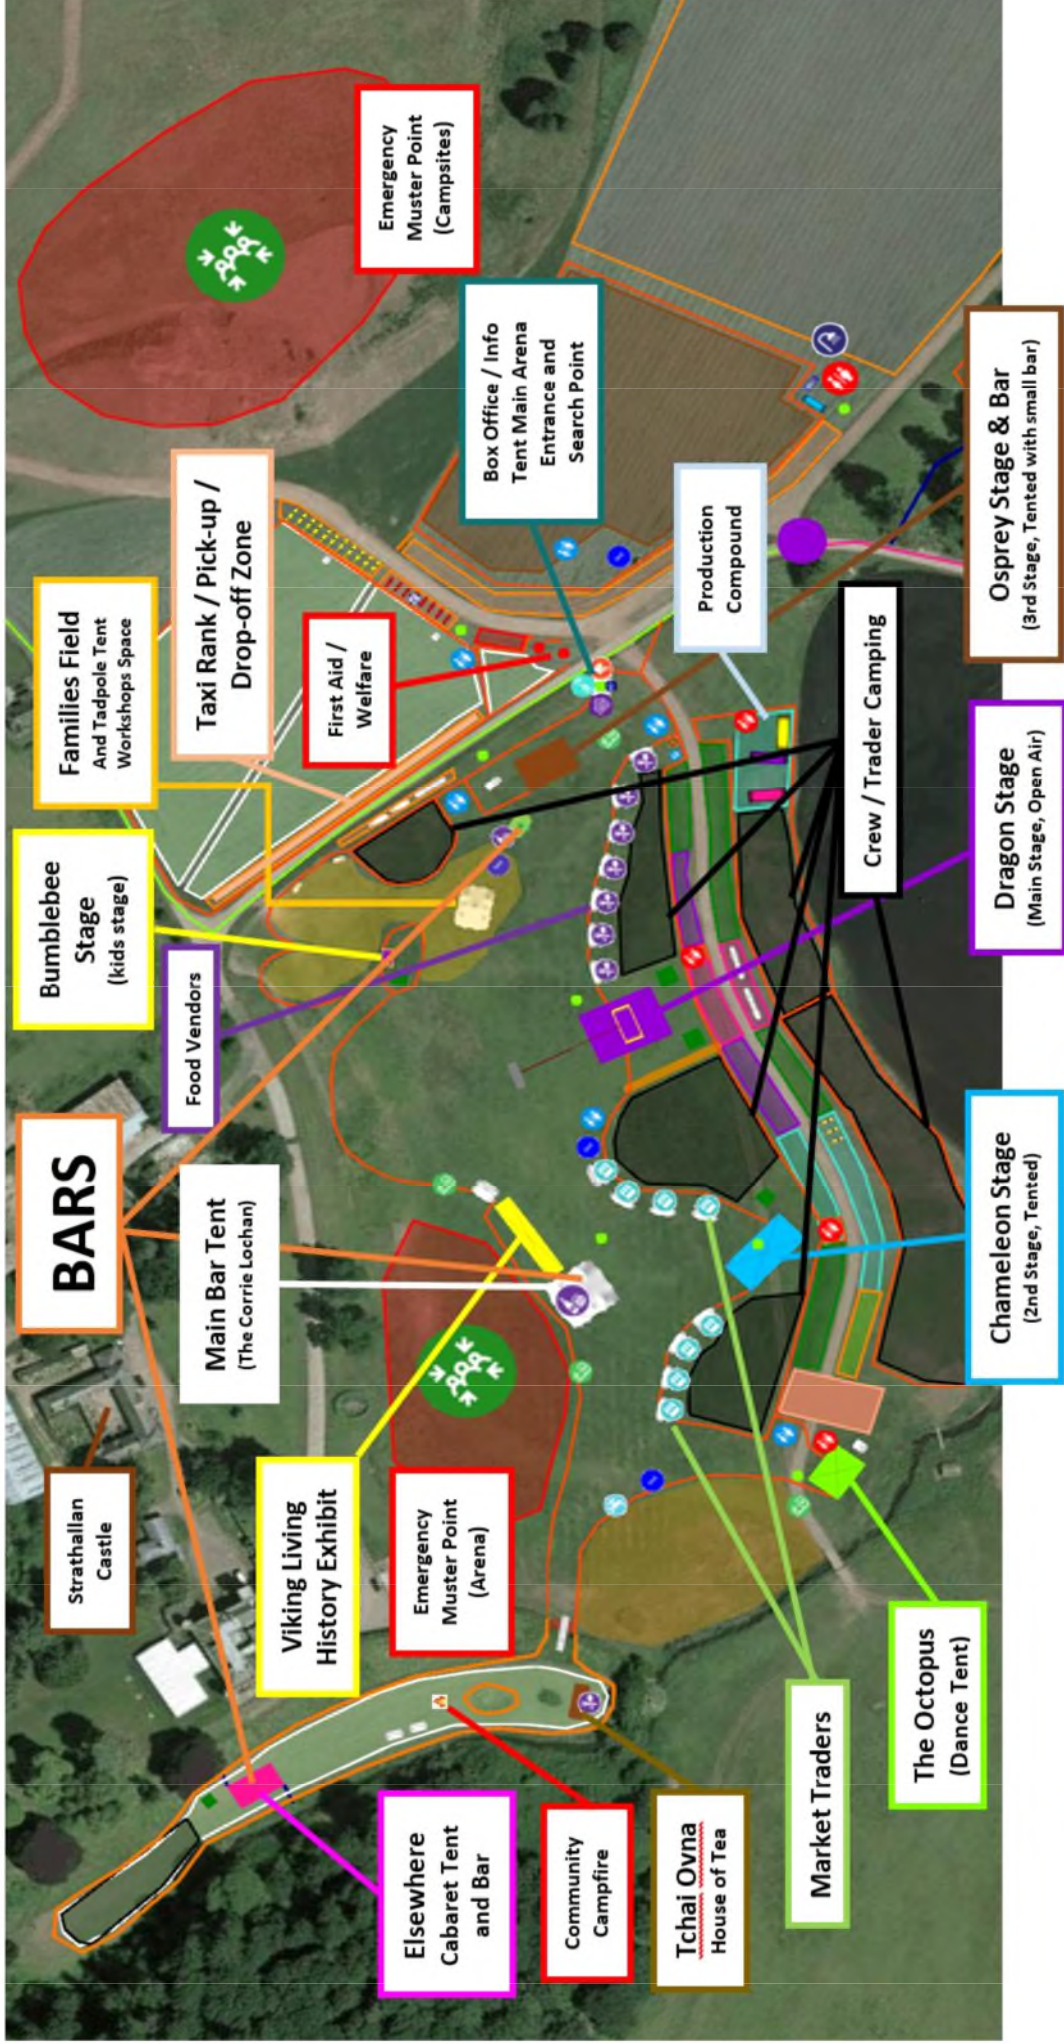

Site Plan - Proposed Licensed Area (Festival Arena) Indicated in Purple

# Arena Plan Showing Position of 3 Bars

## Indication of scale of licensed area:

The Arena is an irregular shape (shown in purple below) stretching around the castle. To best indicate the scale we have calculated that an average walk from the arena entrance at the North East to the Elsewhere Cabaret Tent at the North West will be approximately 460 metres.